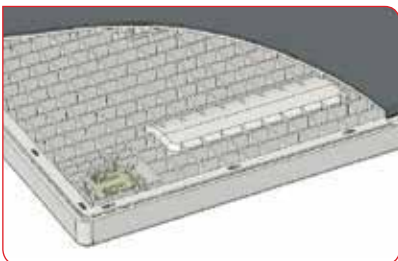

Close ribbing for a sure foothold.